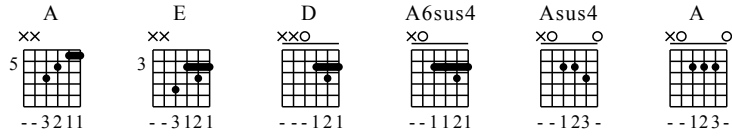

# What I like about you

(intro)

The Romantics

Moderate ♩ = 120

A E A D A6sus4 Asus4 A A E A D A

1

T  
A  
B